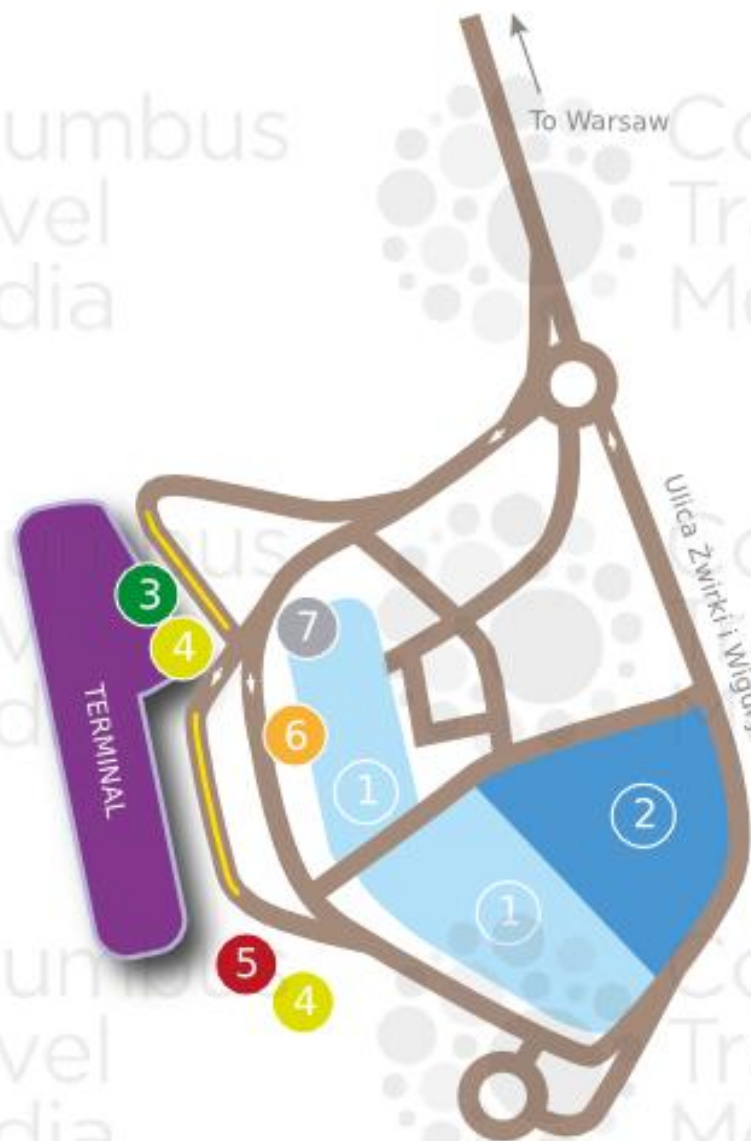

# WARSAW CHOPIN AIRPORT (WAW)

- 1 Short-stay parking
- 2 Long-stay parking
- 3 Taxi rank

- 4 Bus station
- 5 Train station
- 6 Hotel

- 7 Car hire
- Drop-off area